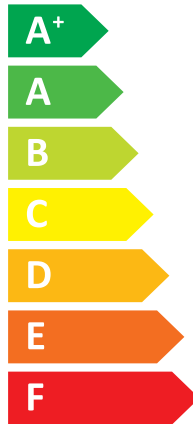

ENERG

енергия · ενεργεια

Y IJA
IE IA

Panasonic

WH-ADC0309J3E5ANC/WH-UD03JE5

A++

A+

Two icons showing sound power levels. The top icon shows a speaker inside a house with the text "41 dB". The bottom icon shows a speaker outside a house with the text "55 dB".

A legend for power consumption in kW, shown as a map of Europe with different shades of blue. The legend includes: 2 kW (dark blue), 3 kW (medium blue), and 4 kW (light blue).

2019

811/2013

ACXF86-28380