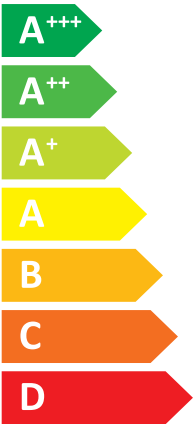

ENERG

енергия · ενεργεια

Y IJA
IE IA

Panasonic

WH-ADC0309J3E5ANC/WH-UD03JE5

A++

A+

Two icons showing sound power levels. The top icon shows a speaker inside a house with the text "41 dB". The bottom icon shows a speaker outside a house with the text "55 dB".

A legend for power consumption in kW, shown as a map of Europe with different shades of blue. The legend includes: 2 kW (dark blue), 3 kW (medium blue), and 4 kW (light blue).

2019

811/2013

ACXF86-28380