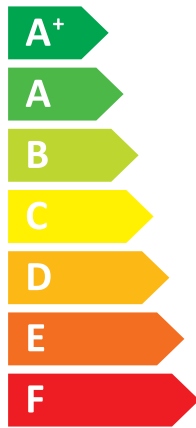

**ENERG** Y IJA  
 енергия · ενεργεια IE IA

**Panasonic**

WH-ADC0309J3E5ANC/WH-UD09JE5-1

**A++**

**A+**

Two icons showing sound power levels: an indoor speaker icon with the value 41 dB and an outdoor speaker icon with the value 59 dB.

Legend for power consumption in kW, shown as colored squares: dark blue for 6 kW, medium blue for 7 kW, and light blue for 6 kW.

2019

811/2013

ACXF86-28410