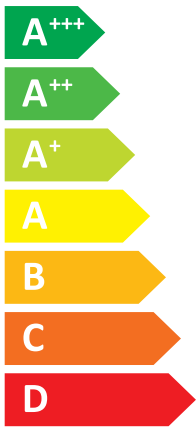

**ENERG** Y IJA  
 енергия · ενεργεια IE IA

**Panasonic**

WH-ADC0309J3E5ANC/WH-UD09JE5-1

**A++**

**A+**

Two icons showing sound power levels: an indoor speaker icon with the value 41 dB and an outdoor speaker icon with the value 59 dB.

Legend for power consumption in kW, shown as colored squares: dark blue for 6 kW, medium blue for 7 kW, and light blue for 6 kW.

2019

811/2013

ACXF86-28410