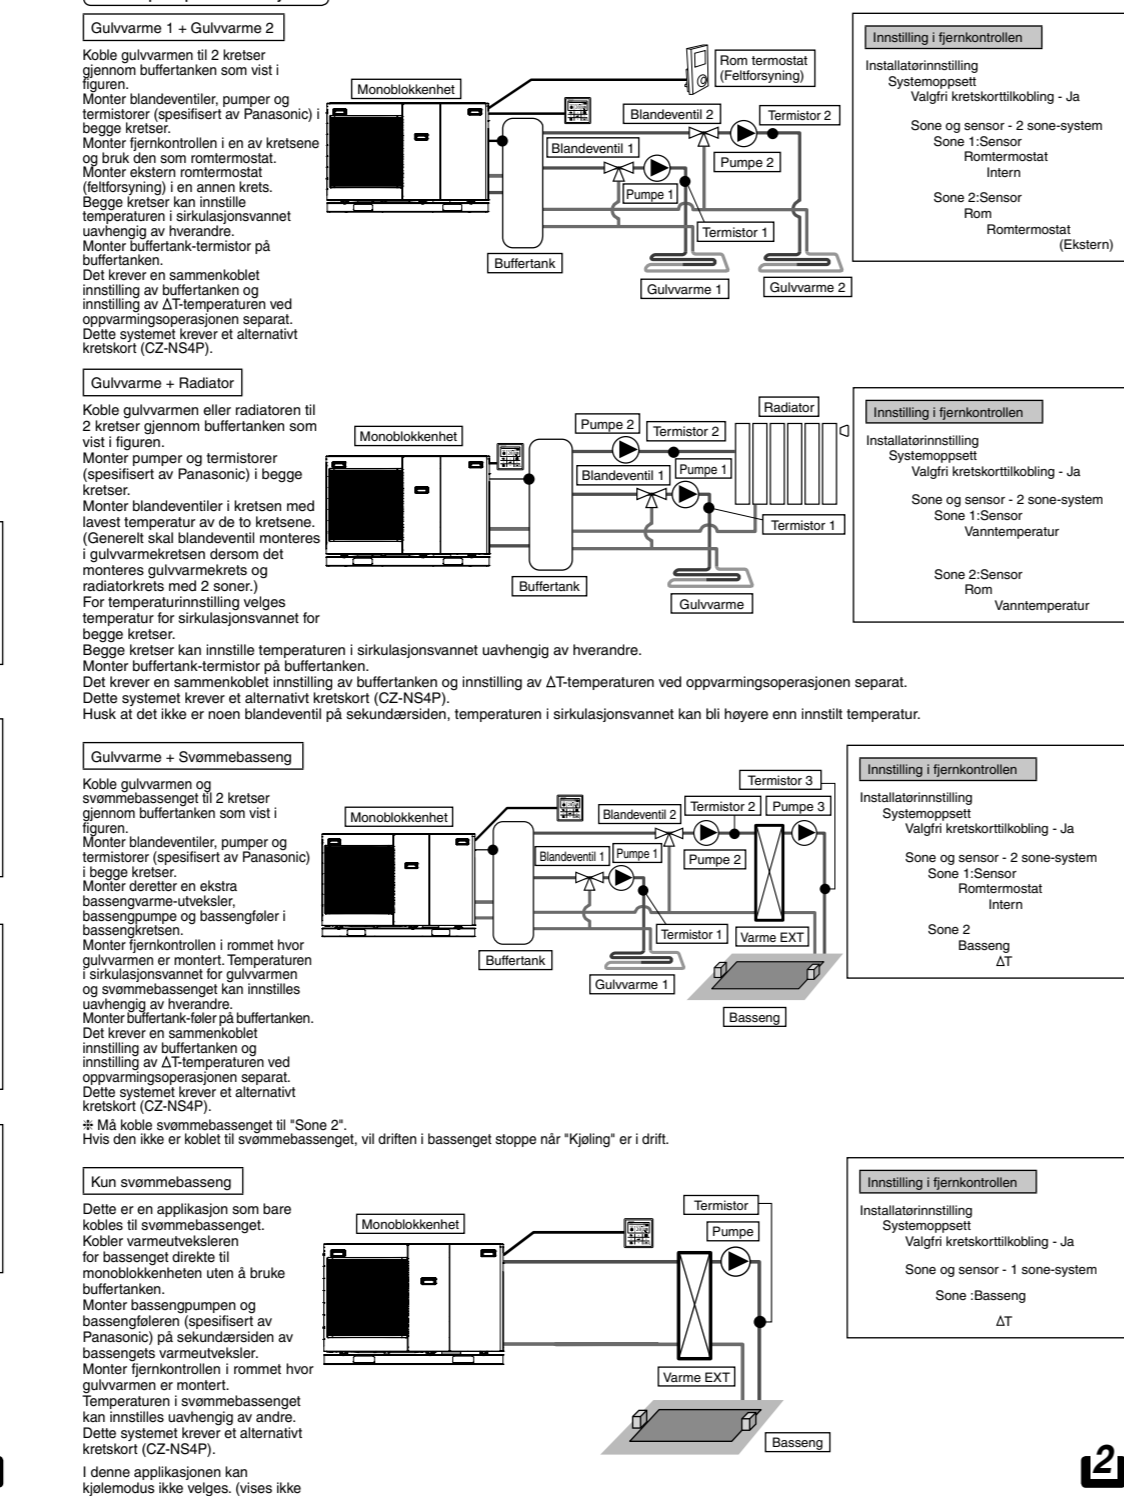

Tilkobling av hovedkretsverket

Table listing signal inputs and outputs, including temperature sensors, room sensors, and control signals.

Table listing output signals for various components like pumps, fans, and actuators.