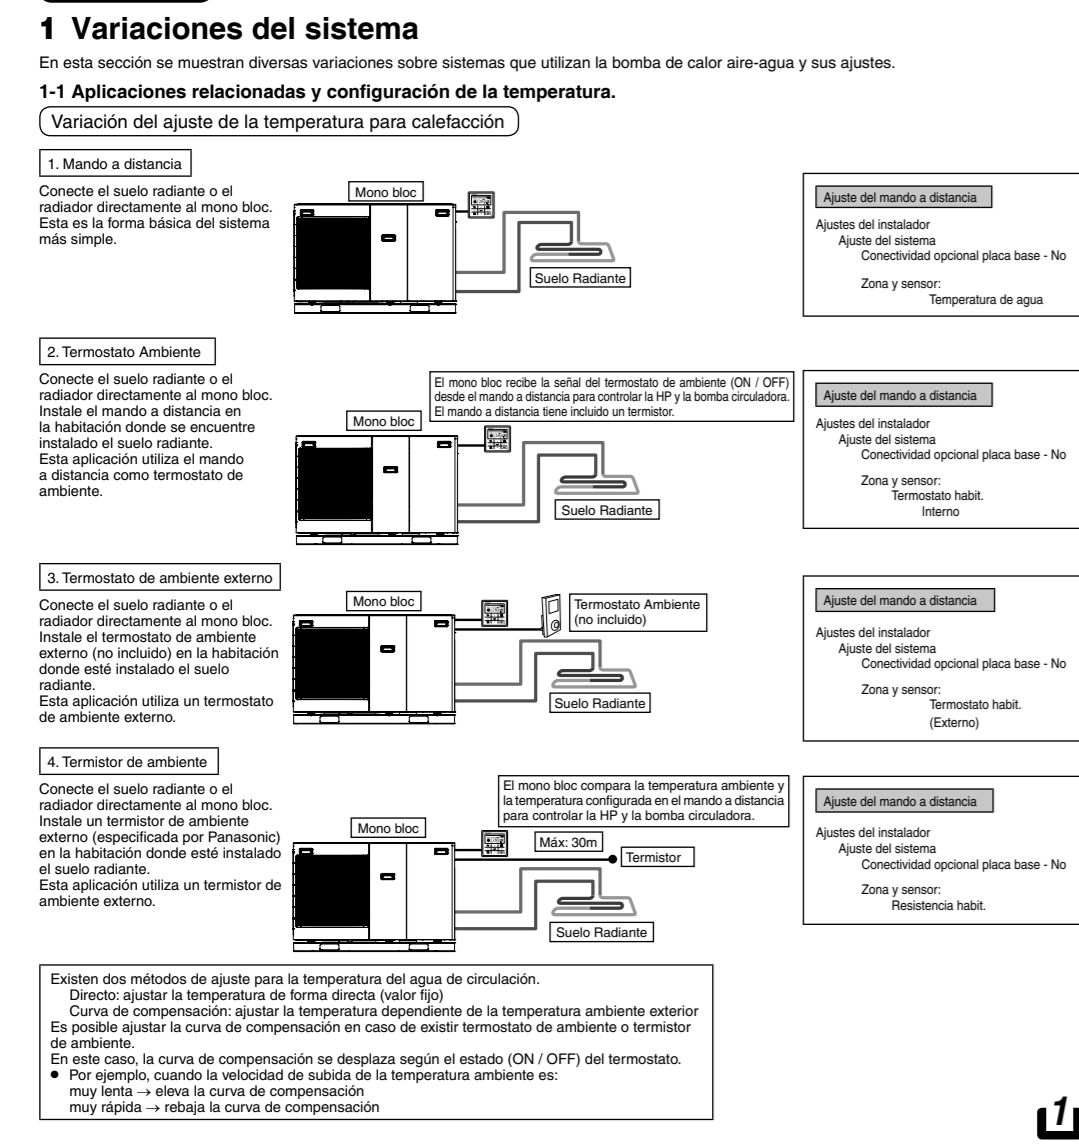

Manual de instalación BOMBA DE CALOR AIRE-AGUA MONO BLOC

APÉNDICE 1 Variaciones del sistema