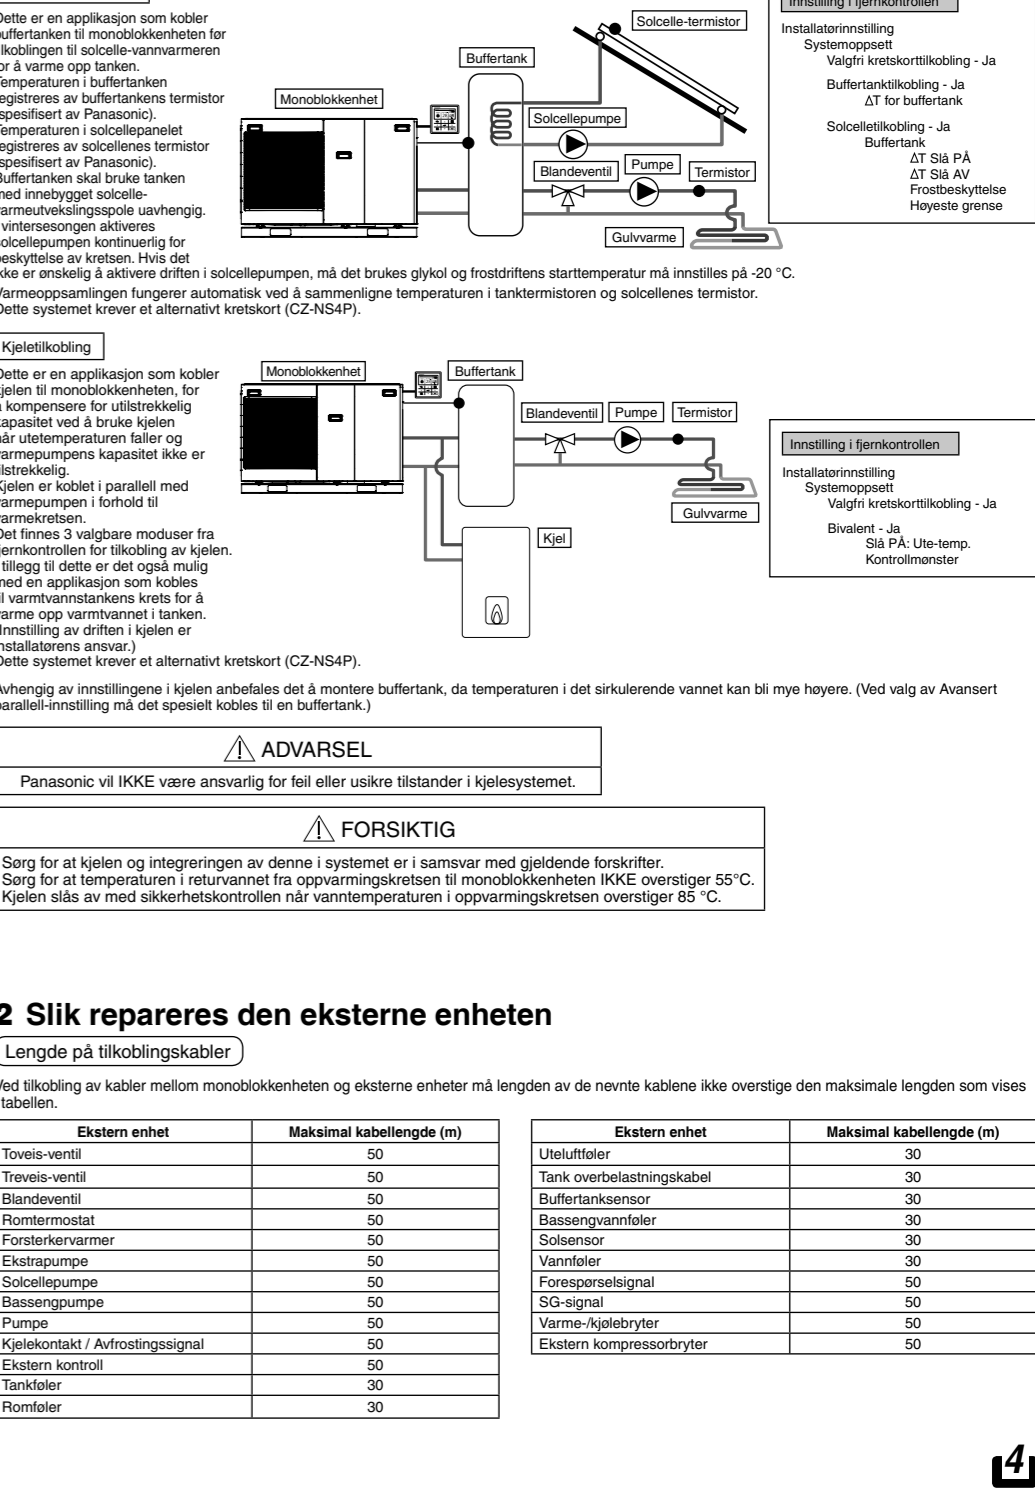

Tilkobling av hovedkretsverket

Table listing signal inputs and outputs, including temperature sensors, room sensors, and control signals.

Table listing output signals for various components like pumps, fans, and actuators.