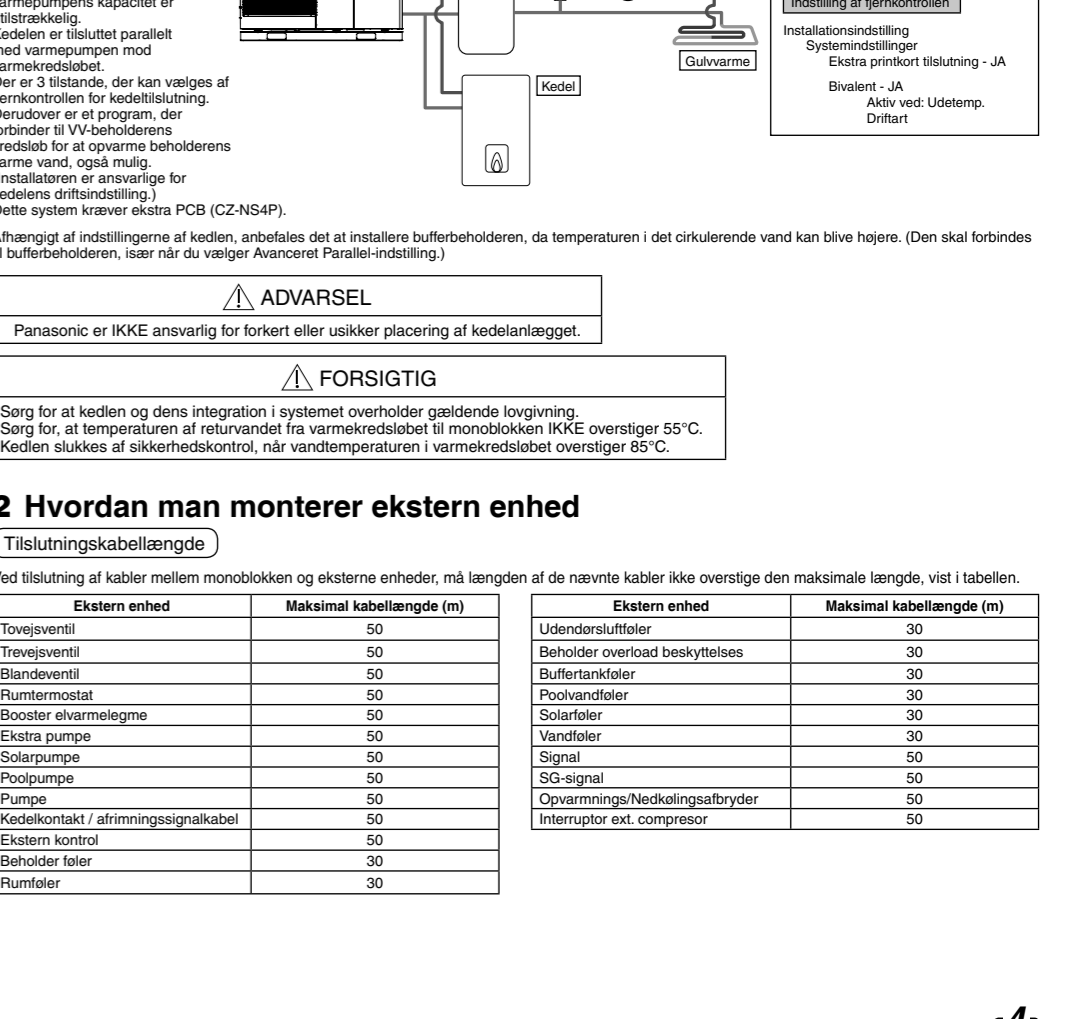

4 Rumtemperatur