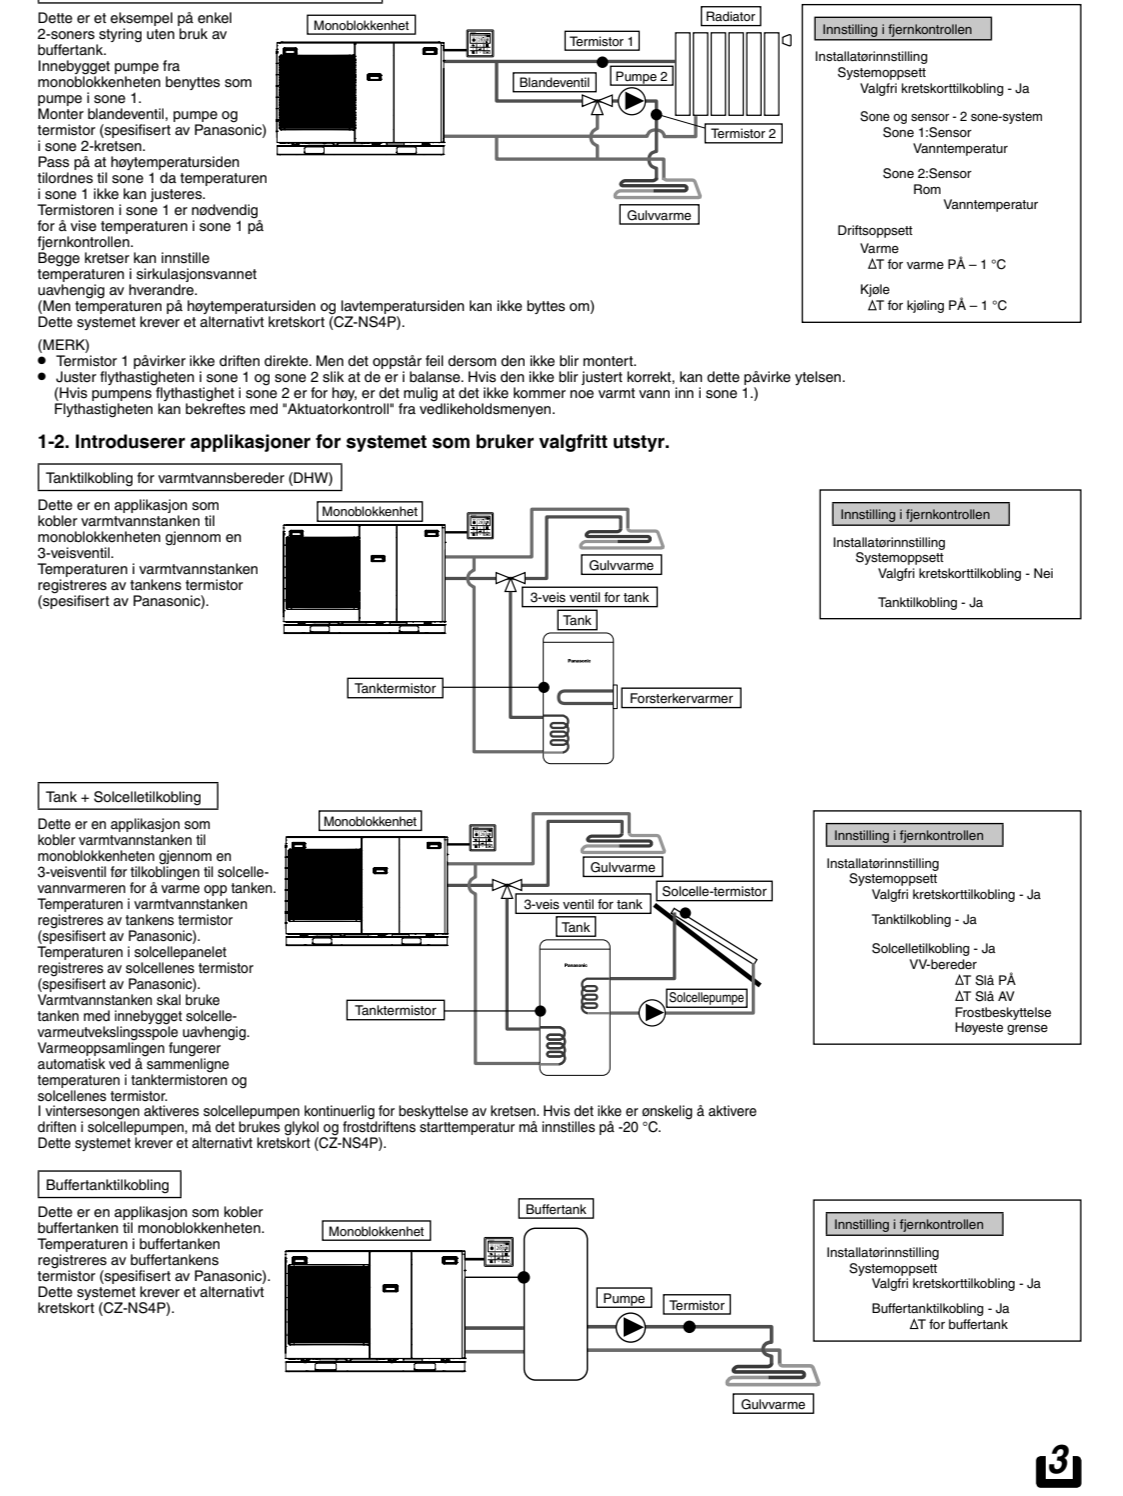

Tilkobling av hovedkretsverket

Table listing signal inputs and outputs, including temperature sensors, room sensors, and control signals.

Table listing output signals for various components like pumps, fans, and actuators.