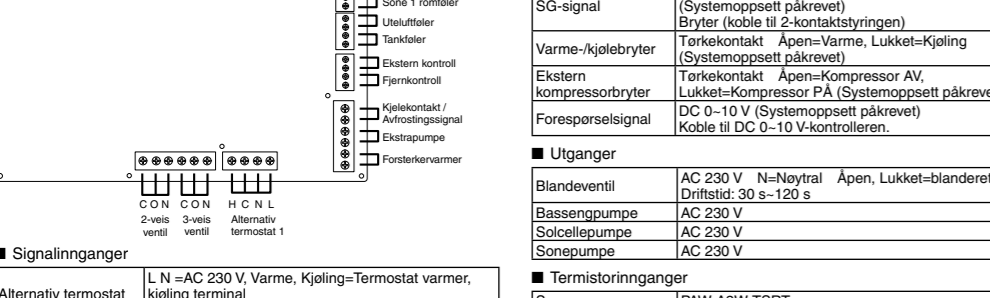

Tilkobling av hovedkretsverket

Table listing signal inputs and outputs, including temperature sensors, room sensors, and control signals.

Table listing output signals for various components like pumps, fans, and actuators.