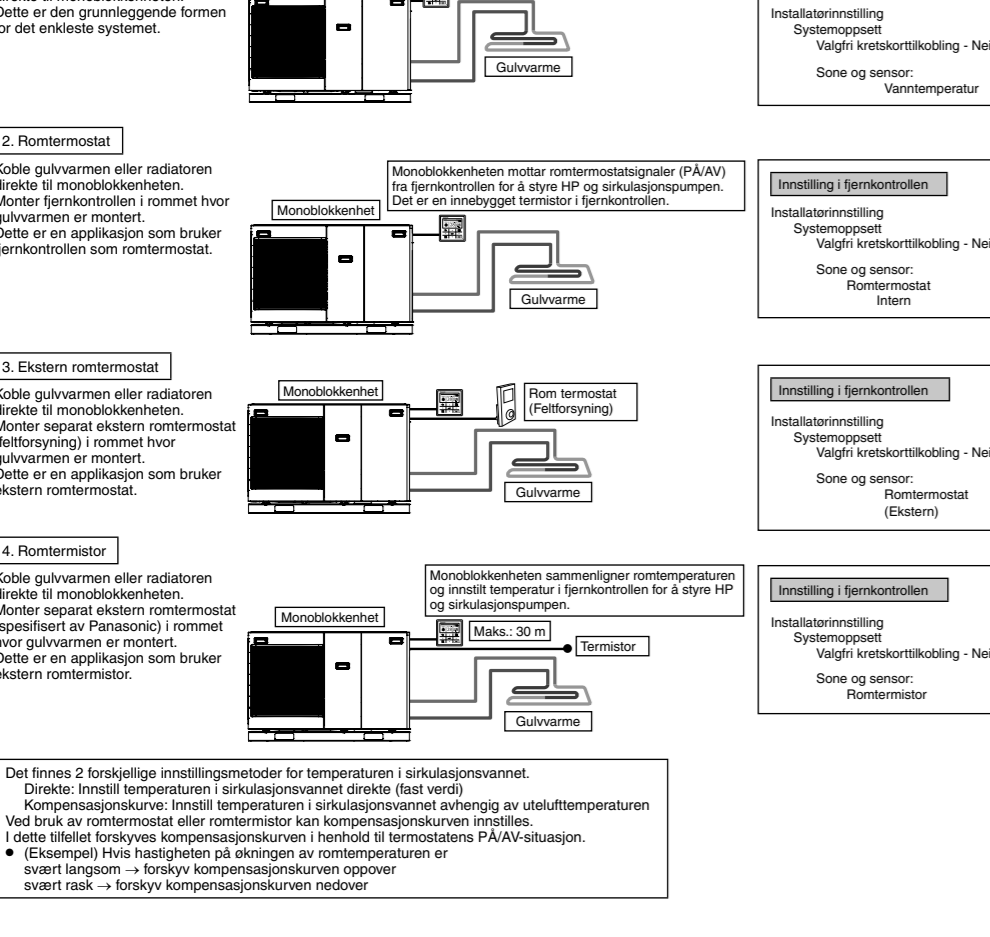

Tilkobling av hovedkretsverket

Table listing signal inputs and outputs, including temperature sensors, room sensors, and control signals.

Table listing output signals for various components like pumps, fans, and actuators.